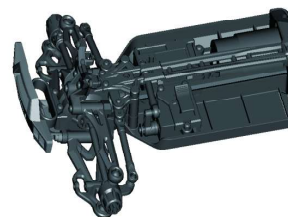

组装图(3) Assembly diagram(3)

组装图(4) Assembly diagram(4)

组装图(6) Assembly diagram(6)

NO.16101,16102

安装前、后保险杠
Installation of front and rear bumpers

安装减震器 (型号: 16101, 16102)
Installation of shock absorbers (Model: 16101, 16102)

组装图(7) Assembly diagram (7)

安装减震器 (型号: 16201) Installation of shock absorber (Model: 16201)

安装车轮 Installation of wheels

Completed

组装图(8) Assembly diagram (8)

安装电池
Installing the battery

安装车壳支柱
Installing the shell struts