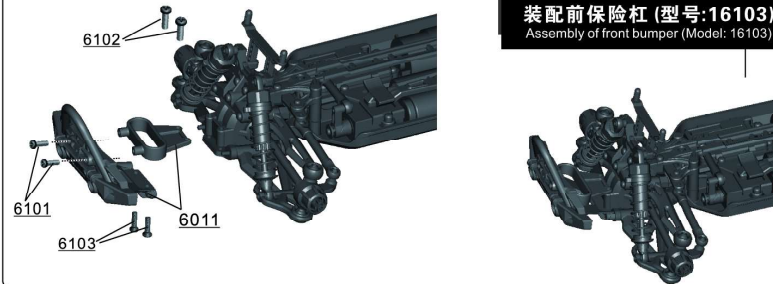

装配前保险杠(型号:16103) Assembly of front bumper (Model: 16103)