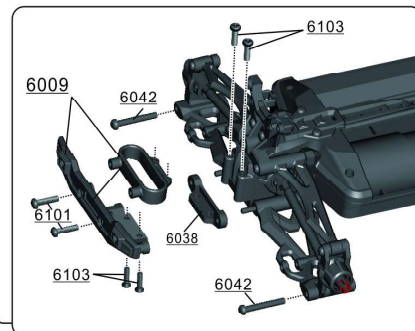

组装图(3) Assembly diagram(3)

组装图(4) Assembly diagram(4)

组装图(6) Assembly diagram(6)

NO.16101,16102

安装前、后保险杠
Installation of front and rear bumpers

安装减震器 (型号: 16101, 16102)
Installation of shock absorbers (Model: 16101, 16102)

组装图(7) Assembly diagram (7)

安装减震器 (型号: 16201) Installation of shock absorber (Model: 16201)

安装车轮 Installation of wheels

Completed

组装图(8) Assembly diagram (8)

安装电池
Installing the battery

安装车壳支柱
Installing the shell struts

组装图(10) Assembly diagram (10)

抬头轮的装配与安装 Assembly and installation of head-up wheel

注: 抬头轮仅应用于
型号: 16101, 16102, GB1017, 16104, 16105, 16106
Heads-up wheel is limited for 16101, 16102, GB1017, 16104, 16105, 16106

车壳的装配(型号:16103) Assembly of car shell (Model: 16103)

装配前保险杠(型号:16103) Assembly of front bumper (Model: 16103)

组装图(11) Assembly diagram (11)

后减震支架安装 (车款: 16103) Rear shock mount installation (car model: 16103)