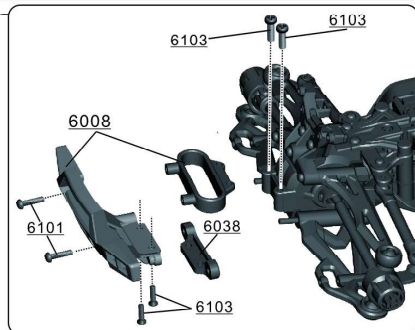

组装图(3) Assembly diagram(3)

组装图(4) Assembly diagram(4)

组装图(6) Assembly diagram(6)

NO.16101,16102

安装前、后保险杠
Installation of front and rear bumpers

安装减震器 (型号: 16101, 16102)
Installation of shock absorbers (Model: 16101, 16102)

组装图(7) Assembly diagram (7)

安装减震器 (型号: 16201) Installation of shock absorber (Model: 16201)

安装车轮 Installation of wheels

Completed

组装图(8) Assembly diagram (8)

安装电池
Installing the battery

安装车壳支柱
Installing the shell struts

组装图(10) Assembly diagram (10)

抬头轮的装配与安装 Assembly and installation of head-up wheel

注: 抬头轮仅应用于
型号: 16101, 16102, GB1017, 16104, 16105, 16106
Heads-up wheel is limited for 16101, 16102, GB1017, 16104, 16105, 16106

车壳的装配(型号:16103) Assembly of car shell (Model: 16103)

装配前保险杠(型号:16103) Assembly of front bumper (Model: 16103)

组装图(11) Assembly diagram (11)

后减震支架安装 (车款: 16103) Rear shock mount installation (car model: 16103)