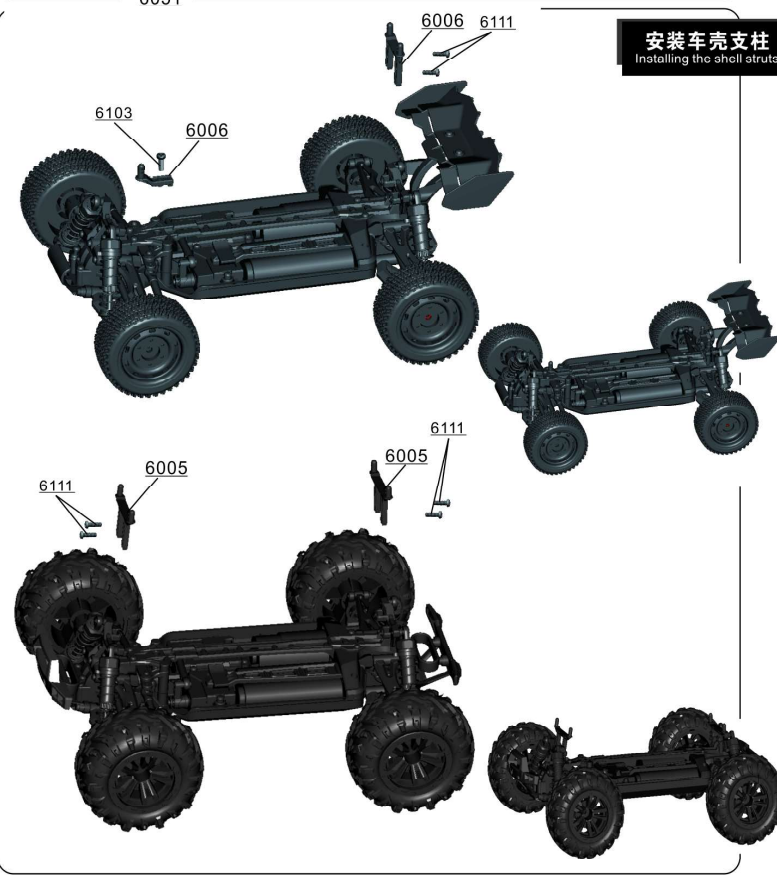

组装图(7) Assembly diagram (7)

安装减震器 (型号: 16201) Installation of shock absorber (Model: 16201)

安装车轮 Installation of wheels

Completed

组装图(8) Assembly diagram (8)

安装电池
Installing the battery

安装车壳支柱
Installing the shell struts