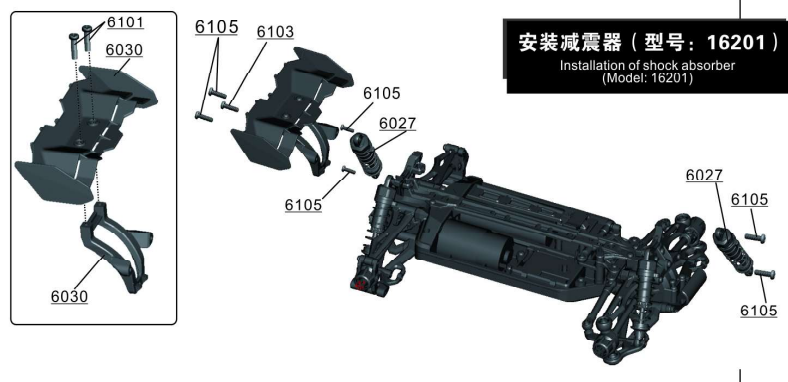

组装图(3) Assembly diagram(3)

组装图(4) Assembly diagram(4)

组装图(6) Assembly diagram(6)

NO.16101,16102

安装前、后保险杠
Installation of front and rear bumpers

安装减震器 (型号: 16101, 16102)
Installation of shock absorbers (Model: 16101, 16102)

组装图(7) Assembly diagram (7)

安装减震器 (型号: 16201) Installation of shock absorber (Model: 16201)

安装车轮 Installation of wheels

Completed

组装图(8) Assembly diagram (8)

安装电池
Installing the battery

安装车壳支柱
Installing the shell struts