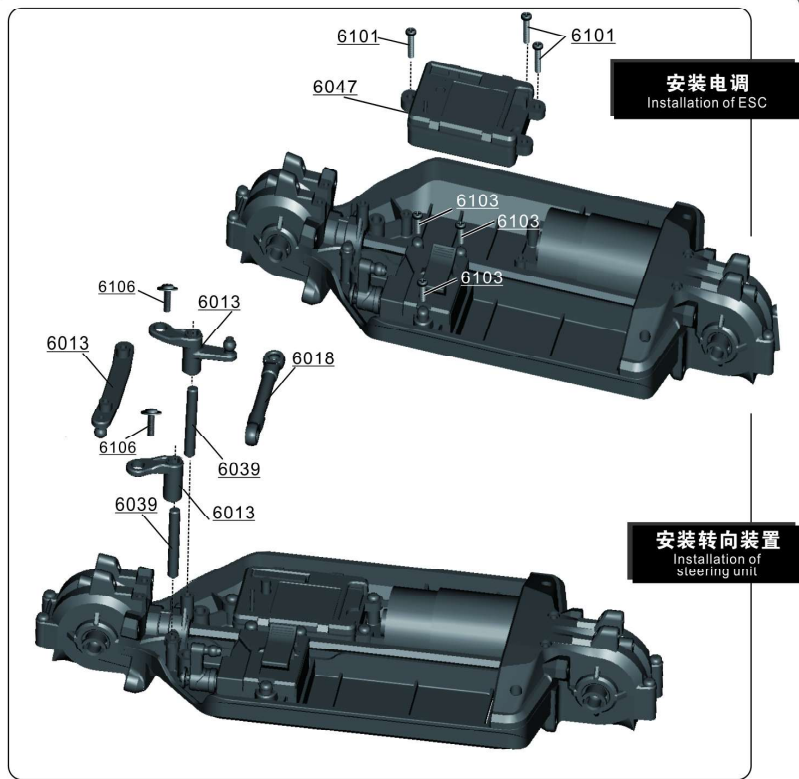

组装图(3) Assembly diagram(3)

组装图(4) Assembly diagram(4)

组装图(6) Assembly diagram(6)

NO.16101,16102

安装前、后保险杠
Installation of front and rear bumpers

安装减震器 (型号: 16101, 16102)
Installation of shock absorbers (Model: 16101, 16102)

组装图(7) Assembly diagram (7)

安装减震器 (型号: 16201) Installation of shock absorber (Model: 16201)

安装车轮 Installation of wheels

Completed

组装图(8) Assembly diagram (8)

安装电池
Installing the battery

安装车壳支柱
Installing the shell struts