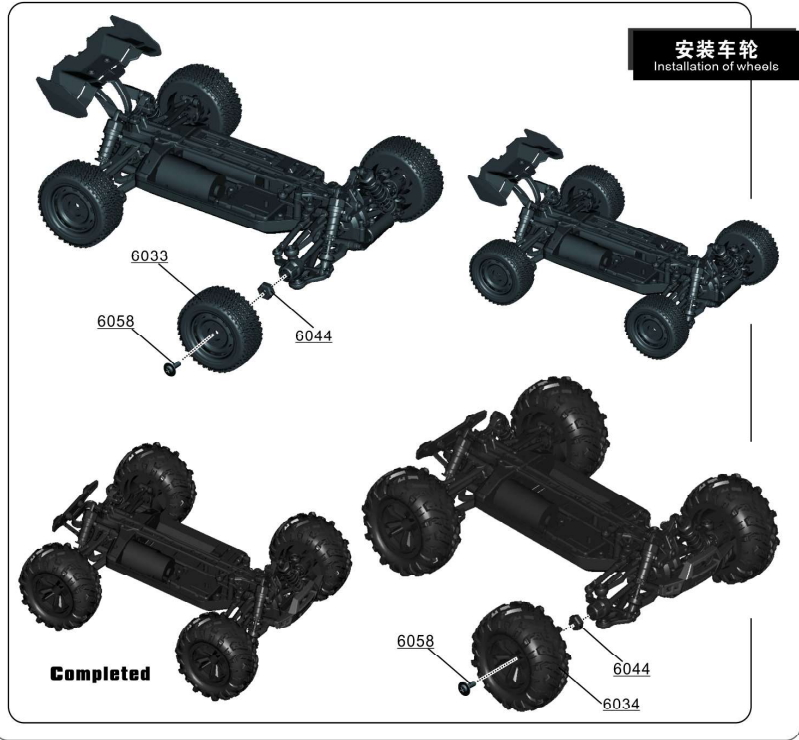

组装图(3) Assembly diagram(3)

组装图(4) Assembly diagram(4)

组装图(6) Assembly diagram(6)

NO.16101,16102

安装前、后保险杠
Installation of front and rear bumpers

安装减震器 (型号: 16101, 16102)
Installation of shock absorbers (Model: 16101, 16102)

组装图(7) Assembly diagram (7)

安装减震器 (型号: 16201) Installation of shock absorber (Model: 16201)

安装车轮 Installation of wheels

Completed

组装图(8) Assembly diagram (8)

安装电池
Installing the battery

安装车壳支柱
Installing the shell struts