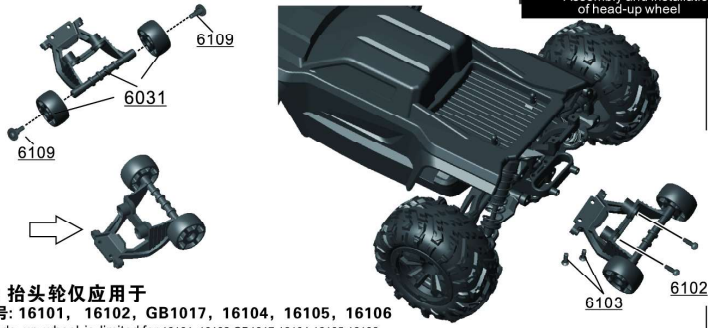

组装图(10) Assembly diagram (10)

抬头轮的装配与安装 Assembly and installation of head-up wheel