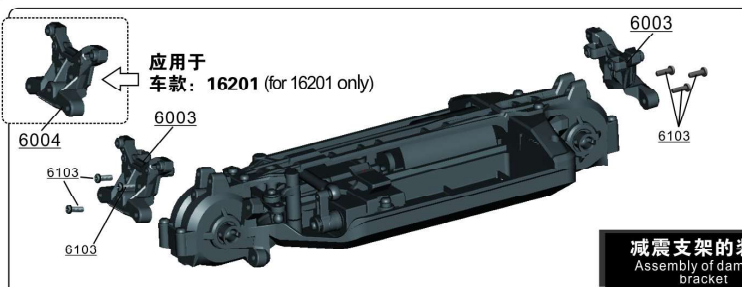

组装图(3) Assembly diagram(3)

组装图(4) Assembly diagram(4)

组装图(6) Assembly diagram(6)

NO.16101,16102

安装前、后保险杠
Installation of front and rear bumpers

安装减震器 (型号: 16101, 16102)
Installation of shock absorbers (Model: 16101, 16102)

组装图(7) Assembly diagram (7)

安装减震器 (型号: 16201) Installation of shock absorber (Model: 16201)

安装车轮 Installation of wheels

Completed

组装图(8) Assembly diagram (8)

安装电池
Installing the battery

安装车壳支柱
Installing the shell struts