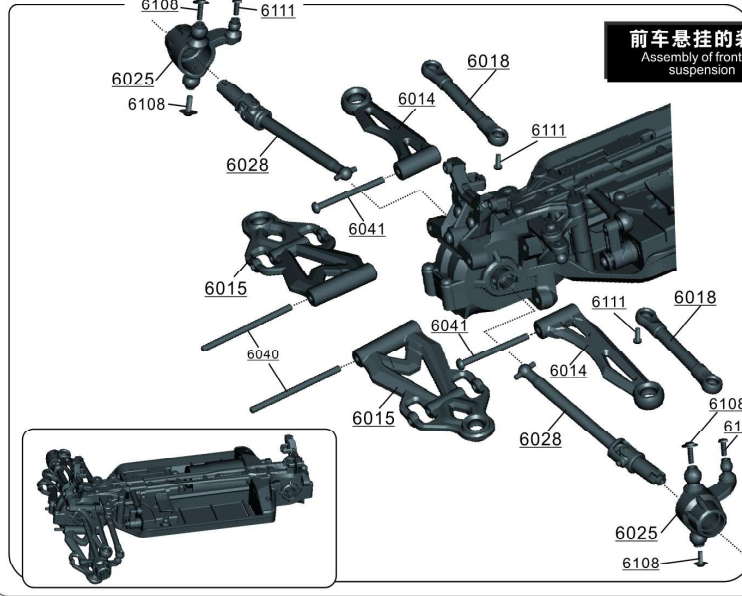

组装图(3) Assembly diagram(3)

组装图(4) Assembly diagram(4)

组装图(6) Assembly diagram(6)

NO.16101,16102

安装前、后保险杠
Installation of front and rear bumpers

安装减震器 (型号: 16101, 16102)
Installation of shock absorbers (Model: 16101, 16102)

组装图(7) Assembly diagram (7)

安装减震器 (型号: 16201) Installation of shock absorber (Model: 16201)

安装车轮 Installation of wheels

Completed

组装图(8) Assembly diagram (8)

安装电池
Installing the battery

安装车壳支柱
Installing the shell struts

组装图(10) Assembly diagram (10)

抬头轮的装配与安装 Assembly and installation of head-up wheel

注: 抬头轮仅应用于
型号: 16101, 16102, GB1017, 16104, 16105, 16106
Heads-up wheel is limited for 16101, 16102, GB1017, 16104, 16105, 16106

车壳的装配(型号:16103) Assembly of car shell (Model: 16103)

装配前保险杠(型号:16103) Assembly of front bumper (Model: 16103)

组装图(11) Assembly diagram (11)

后减震支架安装 (车款: 16103) Rear shock mount installation (car model: 16103)