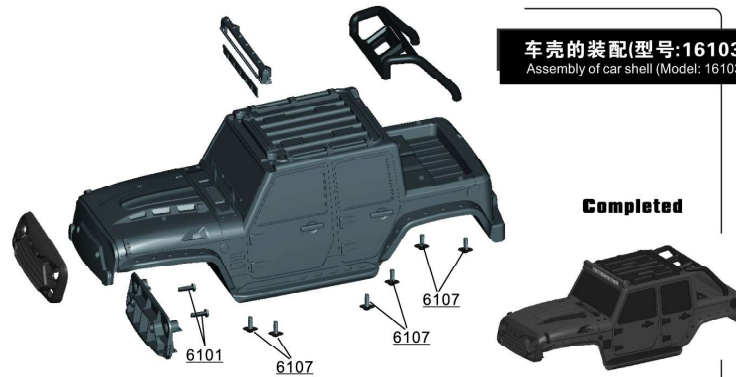

车壳的装配(型号:16103) Assembly of car shell (Model: 16103)